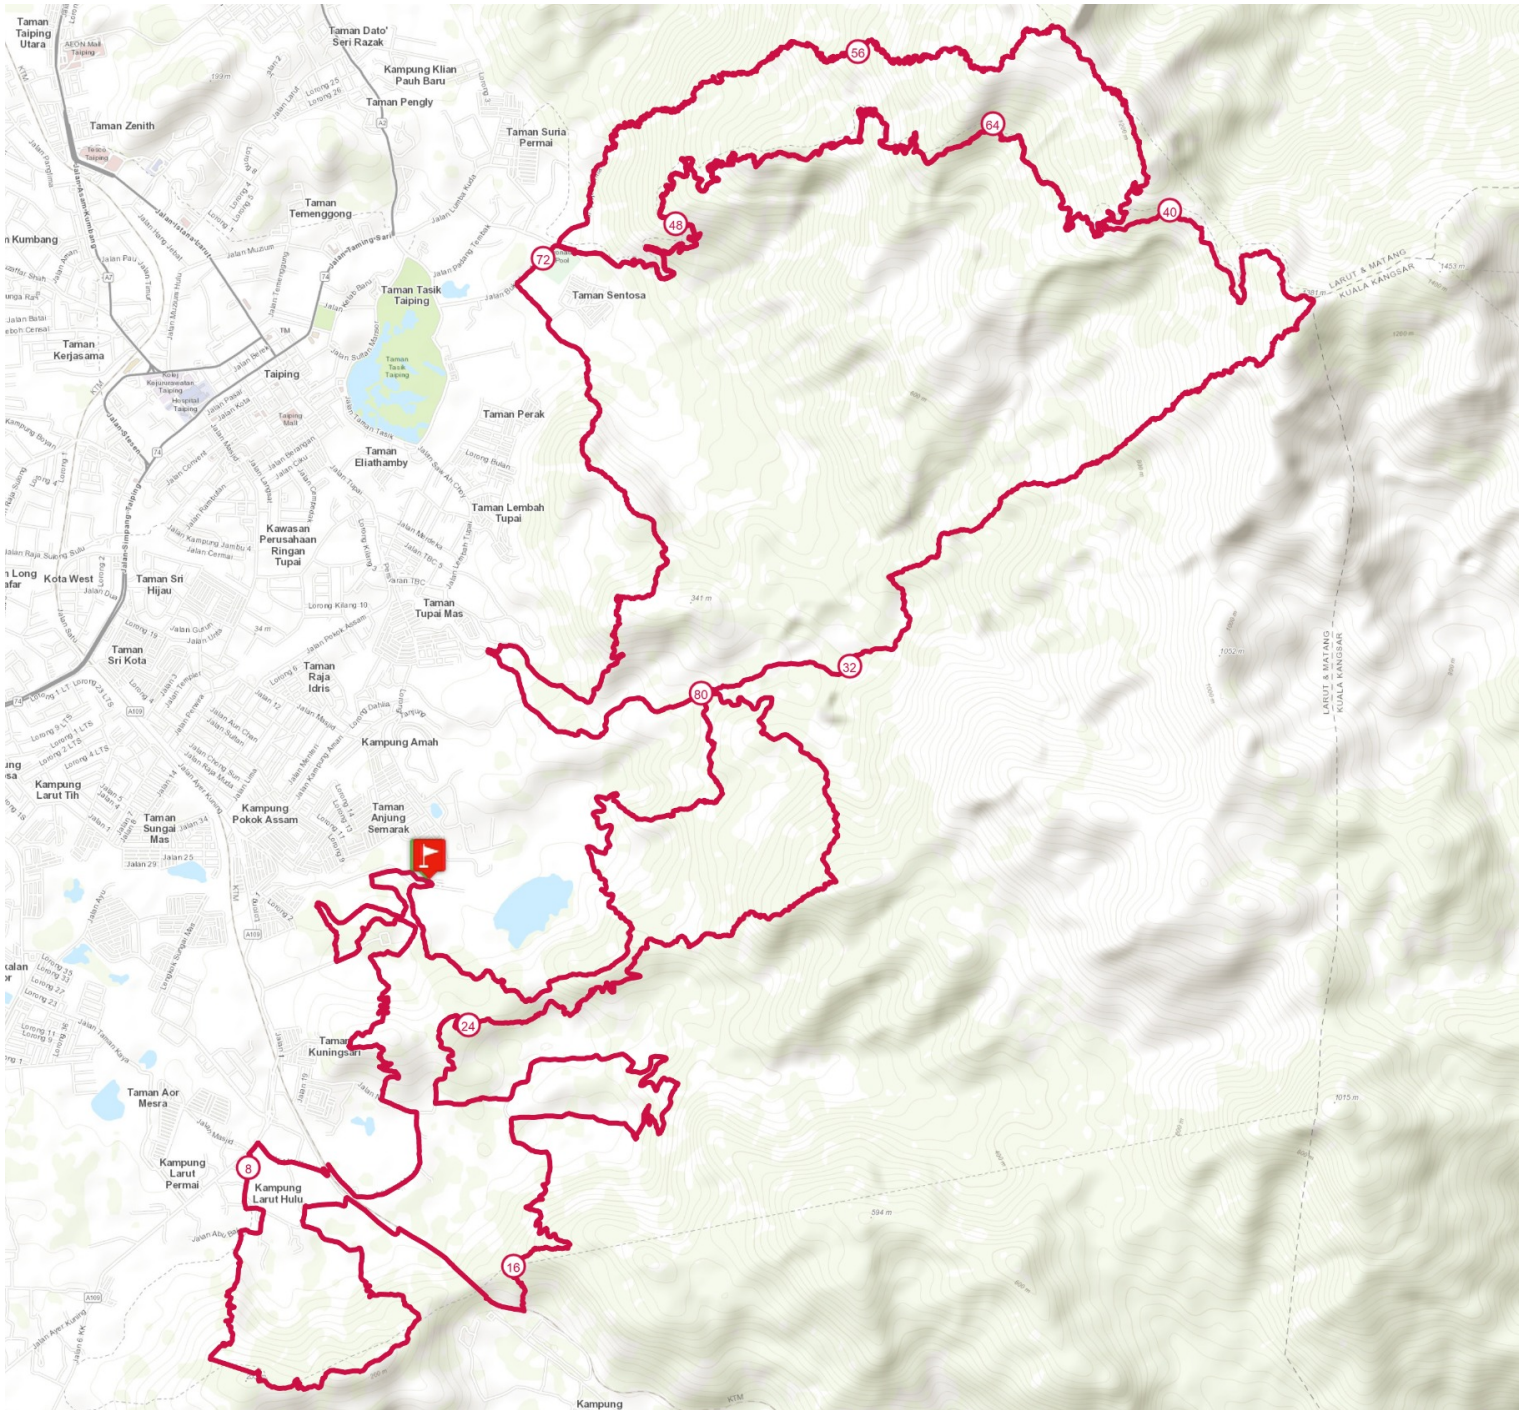

86.5 km 5290 m 5300 m

Get this track on your mobile with the app TrailConnect. To read more : <http://trailconnect.run>

<https://tracedetail.com>

> 10% > 20% > 30%