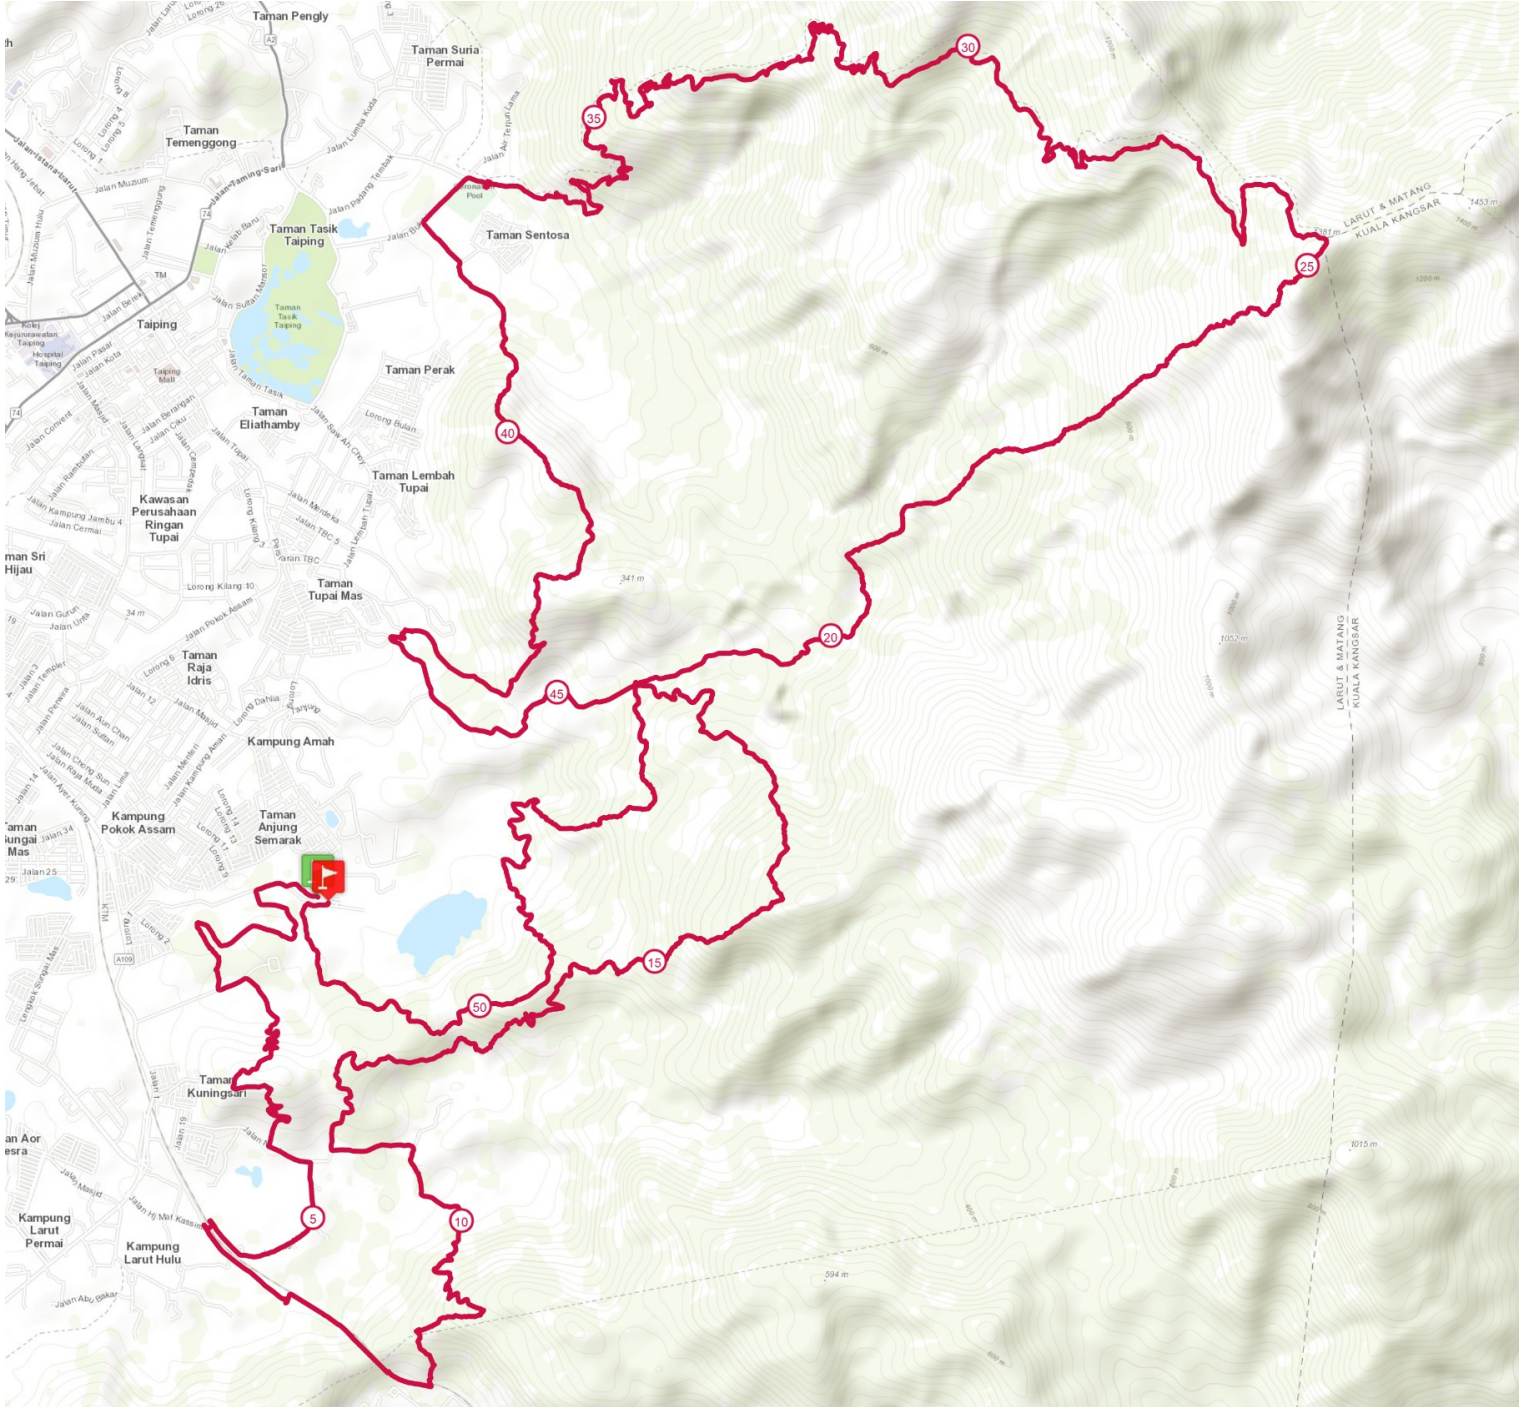

51.9 km 3250 m 3250 m

Get this track on your mobile with the app TrailConnect. To read more : <http://trailconnect.run>

<https://tracedetail.com>

> 10% > 20% > 30%